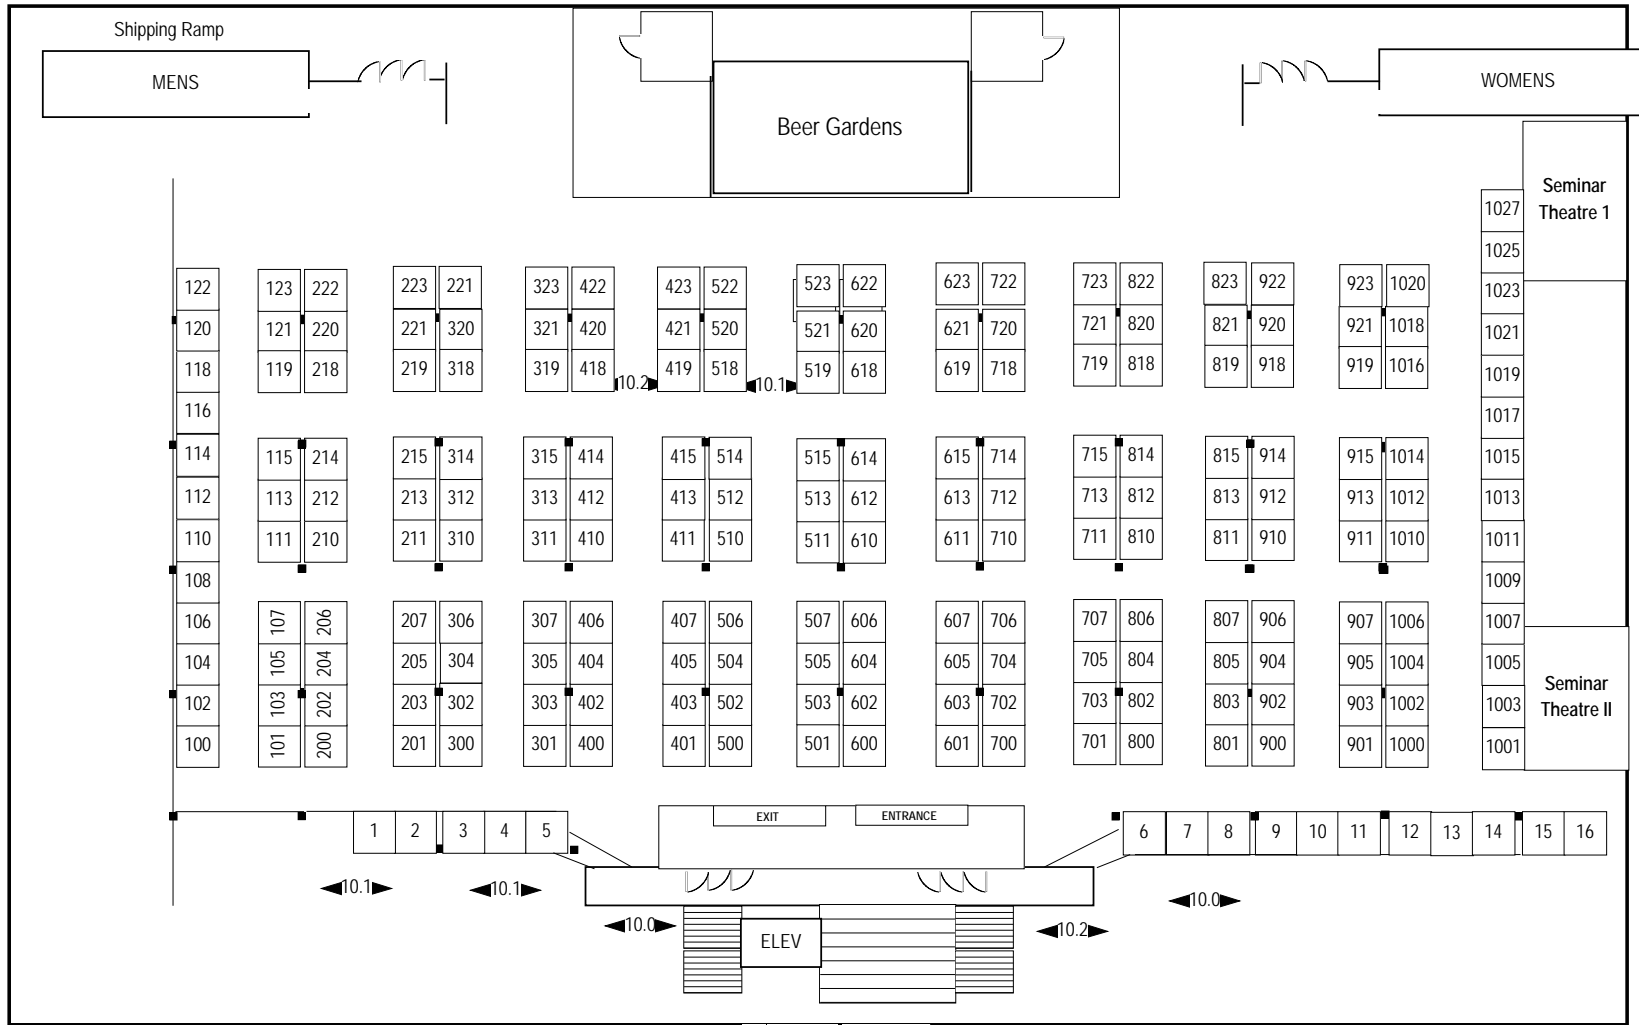

Calgary Woodworking & Tool Show

Lower Level - Big 4 - Stampede Park

October 31 - Nov. 1-2, 2008

GreenTree Shows. Ltd.
"Growing Your Business"

Produced by GreenTree Shows Ltd.
P.O. Box 1336, Carstairs, AB T0M 0N0
Ph. 403.337.2626 Fx. 403.337.2628

*All Floor Plans Subject to Change