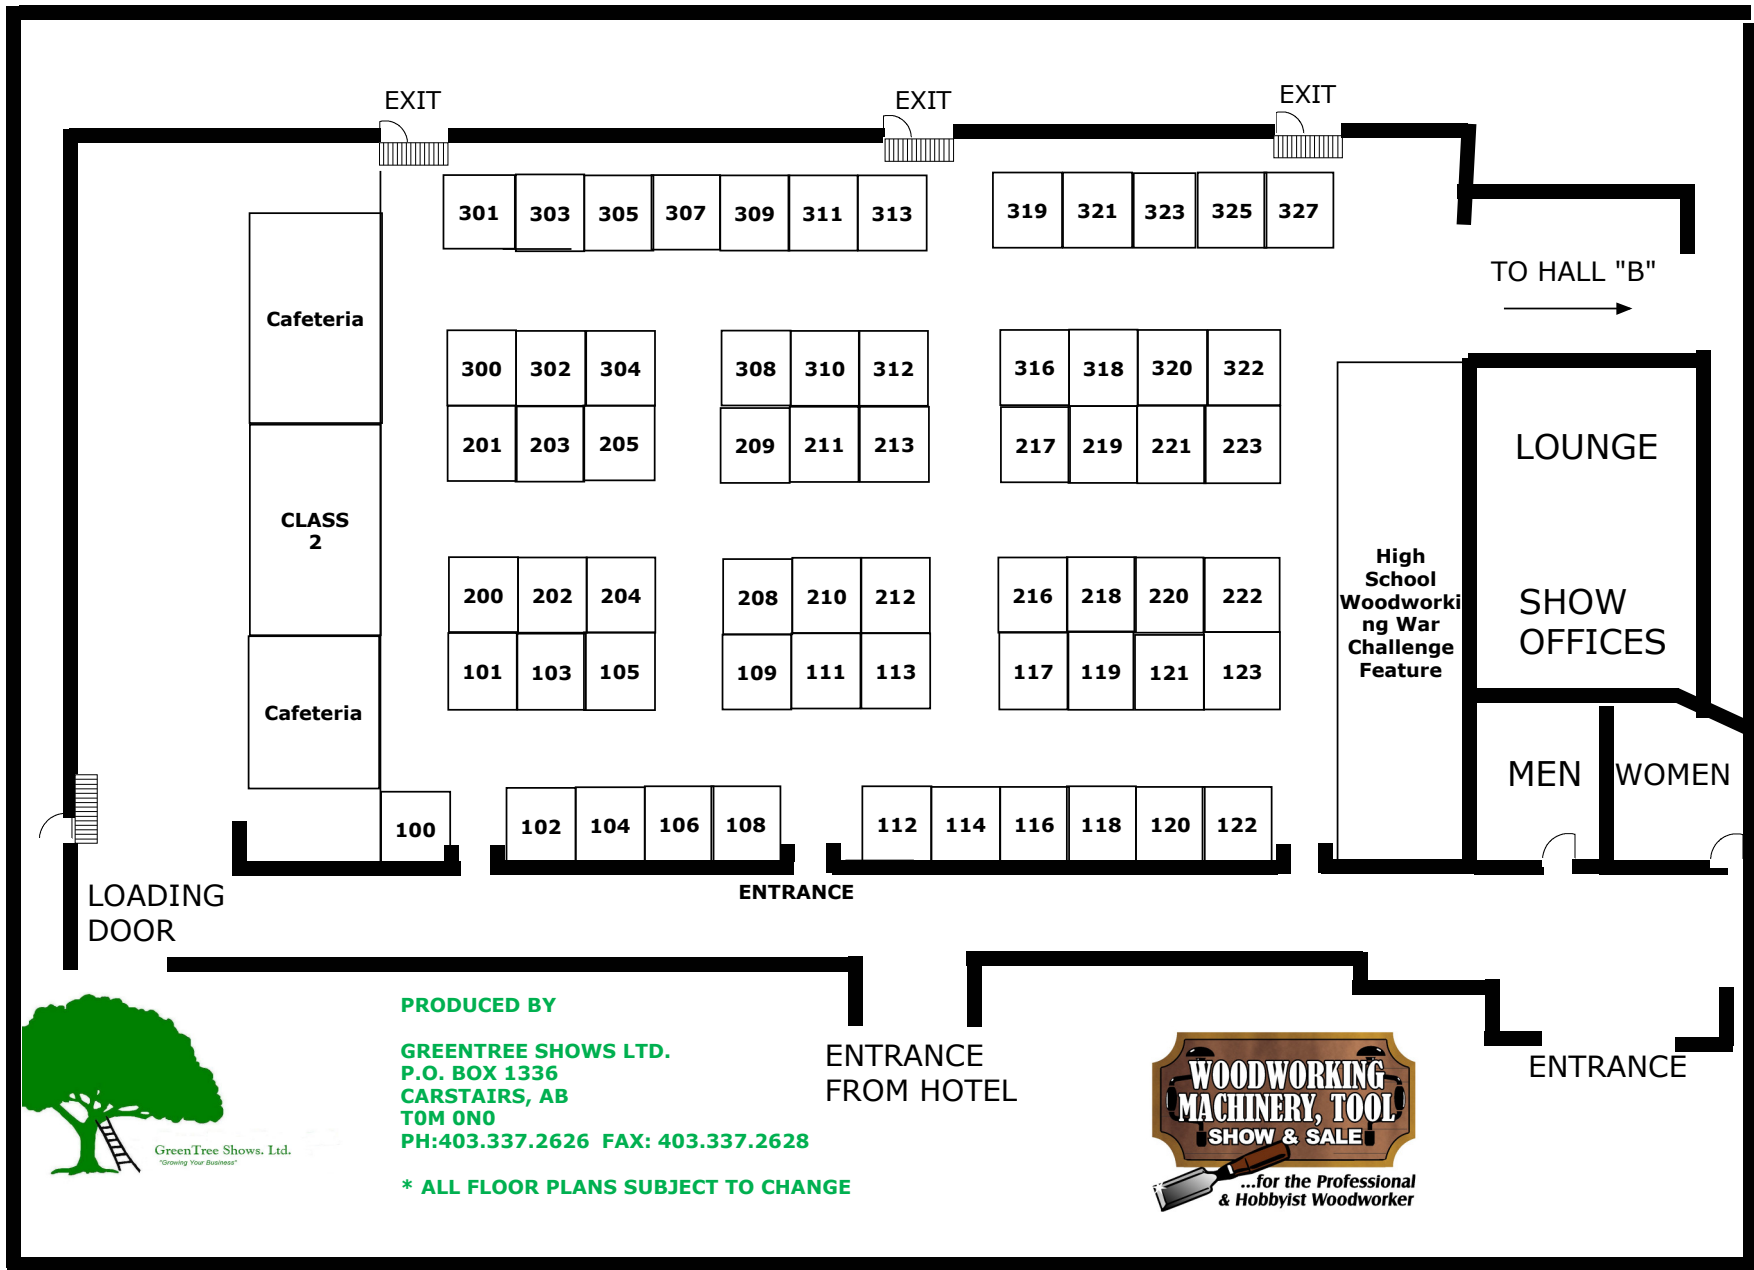

# 2009 EDMONTON WOODWORKING MACHINERY, TOOL SHOW & SALE

PRODUCED BY

**GREENTREE SHOWS LTD.**  
 P.O. BOX 1336  
 CARSTAIRS, AB  
 T0M 0N0  
 PH:403.337.2626 FAX: 403.337.2628

\* ALL FLOOR PLANS SUBJECT TO CHANGE

## HALL "A"