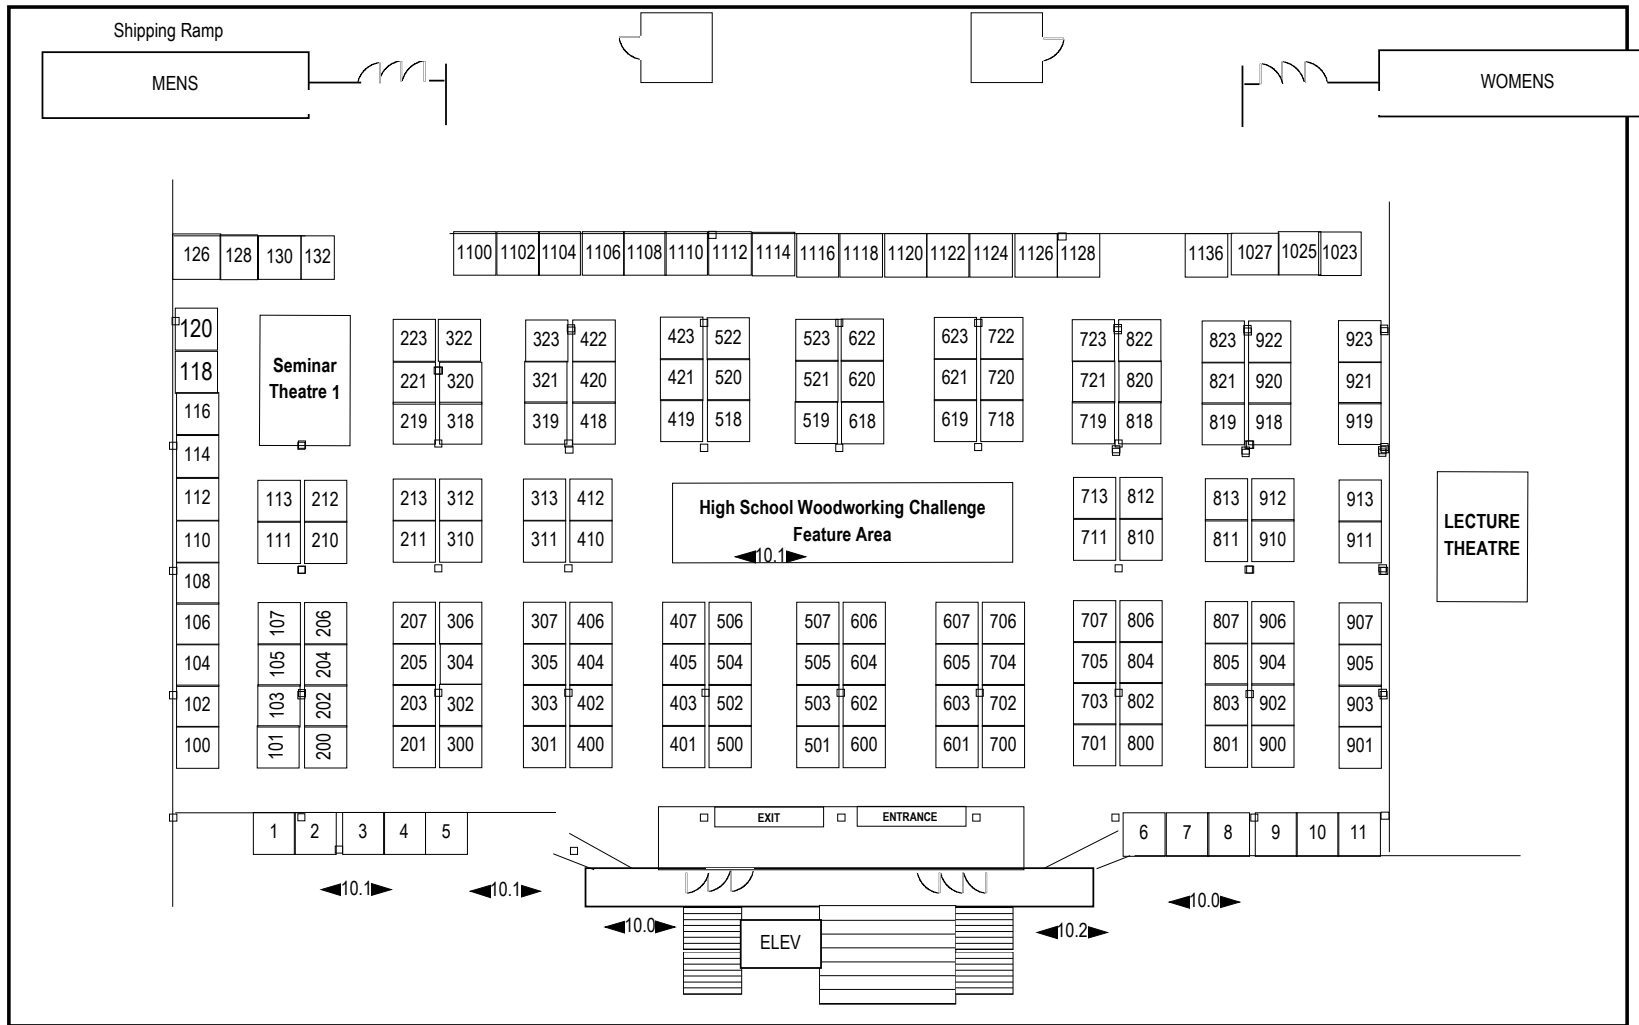

Calgary Woodworking & Tool Show

Lower Level - Big 4 - Stampede Park

October 23 - 25, 2009

GreenTree Shows. Ltd.
"Growing Your Business"

Produced by GreenTree Shows Ltd.
P.O. Box 1336, Carstairs, AB T0M 0N0
Ph. 403.337.2626 Fx. 403.337.2628

*All Floor Plans Subject to Change