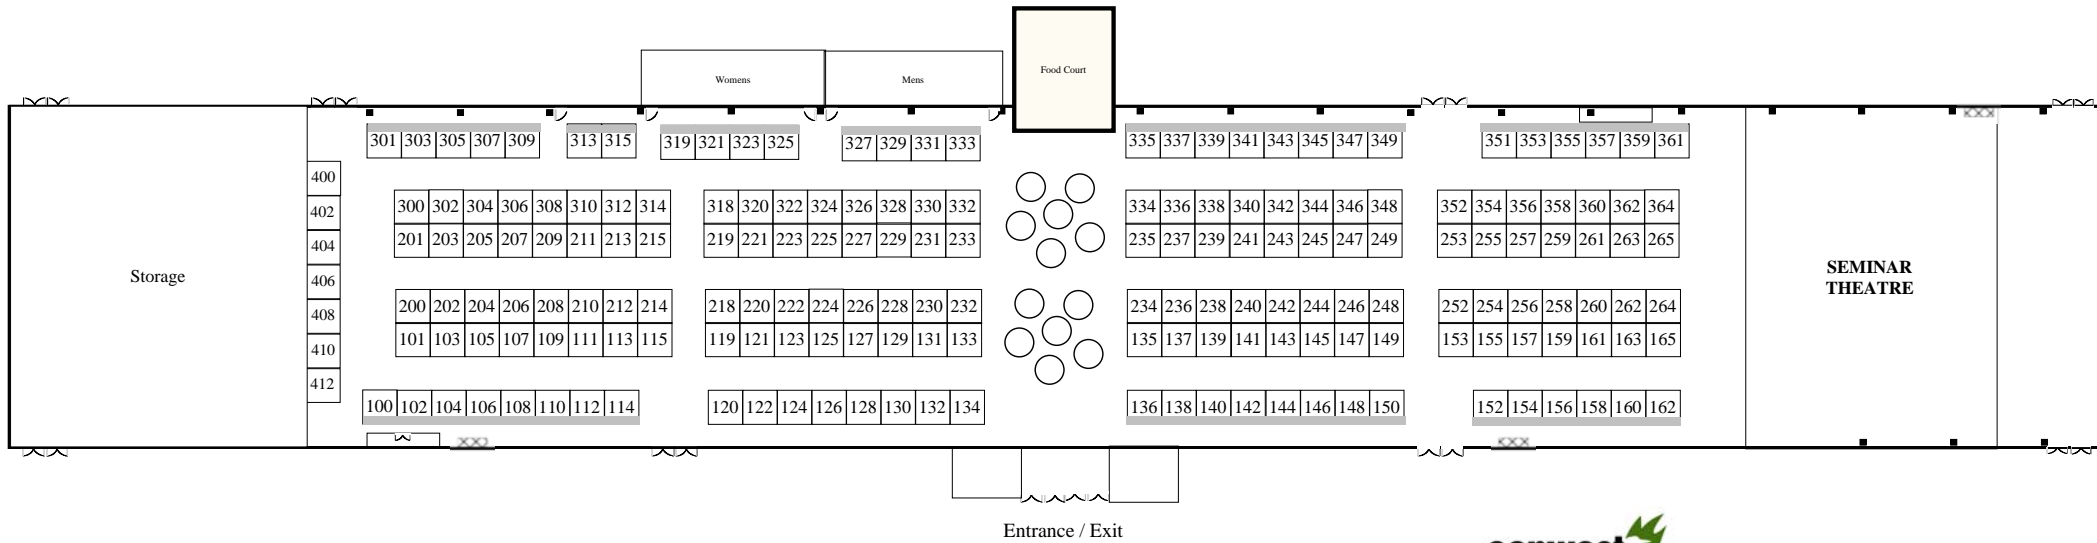

Abbotsford Total Health Show TRADEX

NOTE:

xxx = 10x10 (100sq') Booth

xxx = 10x5 (50sq') Booth

Produced by Canwest Trade Shows Inc.
2010 Broadview Rd. NW, Calgary, AB T2N 3H8
Ph. 403.242.0859 Fx. 403.246.3856